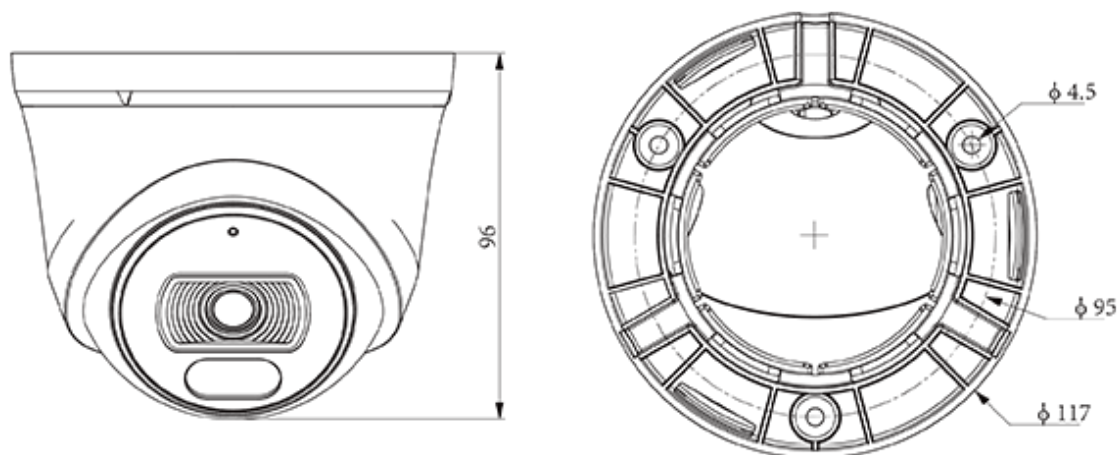

### KEY FEATURES

- Metal+plastic housing
- Up to 2MP,1920×1080@30fps
- S+265/H.265/H.264B/H.264M/H.264H
- Color:0.02Lux@(F2.0,AGC ON),B/W:0Lux with IR
- IR range up to 30m
- Built-in Mic
- Operating conditions -30°C~60°C(-22°F~140°F), ≤95%RH
- PoE:IEEE 802.3af,Max. 6W

## SPECIFICATIONS

Camera	
Image Sensor	1/2.9"CMOS
Min. Illumination	Color:0.02Lux@(F2.0,AGC ON),B/W:0Lux with IR
Shutter Time	1s~1/100000s
Day&Night	IR-cut filter with auto switch (ICR)
Smart IR	Yes
WDR	DWDR
S/N	>37dB
Angle Adjustment	0~340°(P); 0~75°(T); 0~360°(R)
Lens	
Lens Type	Fixed focal lens
Focal Length	2.8mm
Lens Mount	M12
Aperture Range	F2.0
Aperture Type	Fixed
Field of View	102.8°(H); 57.6°(V); 117.8°(D)
DORI Distance	Detect:40.0m Observe:15.9m Recognize:8.0m Identify:4.0m
Illuminator	
IR LEDs	2
IR Distance	Up to 30m
Wavelength	850nm
Compression Standard	
Video Compression	S+265/H.265/H.264B/H.264M/H.264H
Video Bit Rate	32k~4Mbps
Audio Compression	G.711A/G.711U
Audio Sampling Rate	8kHz
Image	
Max. Resolution	2MP,1920×1080@30fps
Main Stream	PAL:25fps(1920×1080, 1280×720, 704×576, 640×480) NTSC:30fps(1920×1080, 1280×720, 704×480, 640×480)
Sub Stream	PAL:25fps(704×576, 704×288, 640×360, 352×288) NTSC:30fps(704×480, 704×240, 640×360, 352×240)
BLC	Yes
HLC	Yes
AGC	Yes
3D DNR	Yes
White Balance	Auto/Semi-Auto/Manual/Sunshine/Nature Light/Warmlight Lamp/Daylight Lamp/Filament Lamp/Lock White Balance

## DIMENSIONS (Unit: mm)